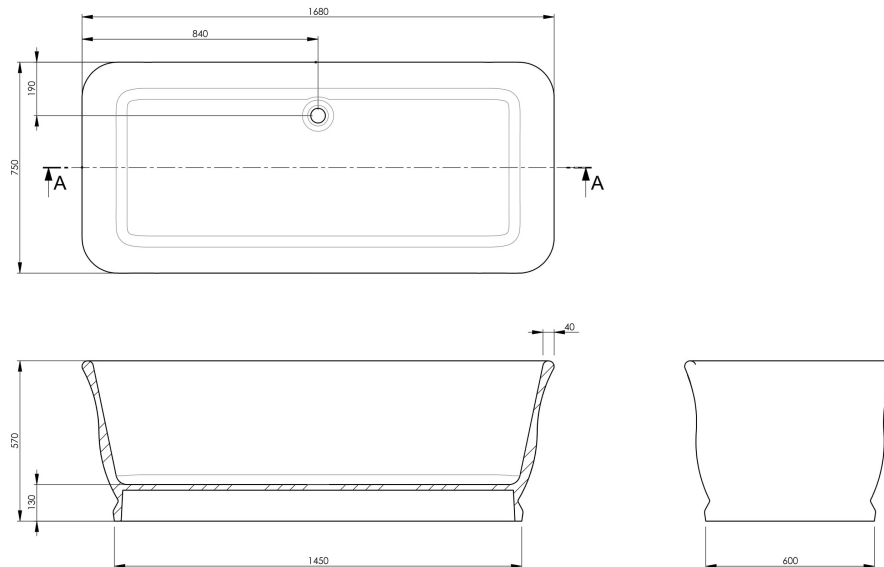

**Sales Code:** BAB025PG

**Description:** Magnus Bath 1680 X 750 (No Waste)

**Product Dimensions**

Length (mm):	1680
Width (mm):	750
Depth (mm):	570
Nett Weight (kg):	120

**Packaging Dimensions**

Length (mm):	1680
Width (mm):	750
Depth (mm):	570
Gross Weight (kg):	120

**Packaging Data**

Box Colour:	
Box Qty:	0
Label Size:	0 x 0
Label Colour:	
Label Qty:	0

**Outer Box Dimensions (If Applicable)**

Length (mm):	
Width (mm):	
Height (mm):	
Gross Weight (kg):	
Barcode:	5056462606750

**Product Details**

Country of Origin:	South Africa	
Fitting Instruction:		
Certification:	FSC: No	CE & UKCA:
Material Colour Reference:	Powder Grey	
Product Material:	Cian Solid Surface	
Material Thickness:	40mm	
Volume (Ltr):	180	
Displaced Capacity:	110	
Leg Set Included:	Legset Not Included	
Waste Included:	Waste Not Included	
Drilled/Undrilled:	Undrilled For Taps	
Includes Grips:	No Grips Supplied	
Embossed:	No	
No of Tapholes:	None	
Anti-Slip:	No	