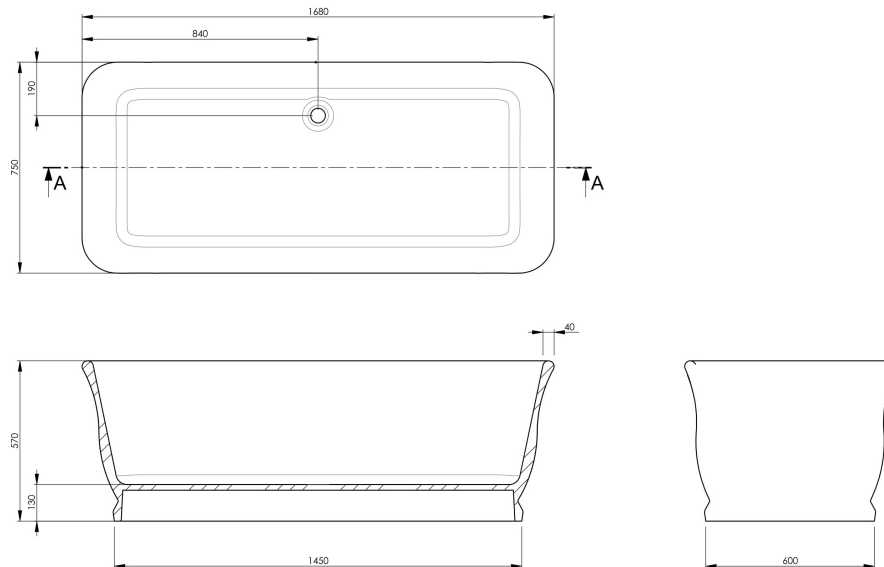

Sales Code: BAB025

Description: Magnus Bath 1680 X 750 (No Waste)

Product Dimensions

Length (mm):	1680
Width (mm):	750
Depth (mm):	570
Nett Weight (kg):	120

Packaging Dimensions

Length (mm):	1680
Width (mm):	750
Depth (mm):	570
Gross Weight (kg):	124

Packaging Data

Box Colour:	
Box Qty:	0
Label Size:	0 x 0
Label Colour:	
Label Qty:	0

Outer Box Dimensions (If Applicable)

Length (mm):	
Width (mm):	
Height (mm):	
Gross Weight (kg):	
Barcode:	5056462606675

Product Details

Country of Origin:	South Africa	
Fitting Instruction:		
Certification:	FSC: No	CE & UKCA:
Material Colour Reference:	Gloss White	
Product Material:	Cian Solid Surface	
Material Thickness:	40mm	
Volume (Ltr):	180	
Displaced Capacity:	110	
Leg Set Included:	Legset Not Included	
Waste Included:	Waste Not Included	
Drilled/Undrilled:	Undrilled For Taps	
Includes Grips:	No Grips Supplied	
Embossed:	No	
No of Tapholes:	None	
Anti-Slip:	No	