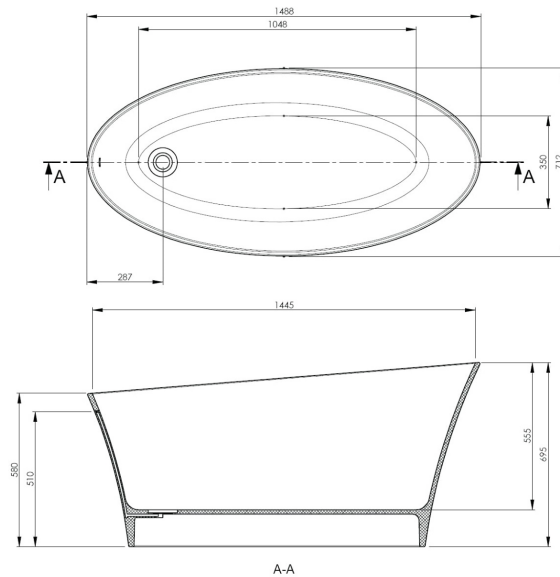

**Sales Code:** BAB020PG

**Description:** Delicata Bath 1520 X 715 (No Waste)

**Product Dimensions**

Length (mm):	1520
Width (mm):	715
Depth (mm):	680
Nett Weight (kg):	86

**Packaging Dimensions**

Length (mm):	1520
Width (mm):	715
Depth (mm):	680
Gross Weight (kg):	86

**Packaging Data**

Box Colour:	
Box Qty:	0
Label Size:	0 x 0
Label Colour:	
Label Qty:	0

**Outer Box Dimensions (If Applicable)**

Length (mm):	
Width (mm):	
Height (mm):	
Gross Weight (kg):	
Barcode:	5056462607436

**Product Details**

Country of Origin:	South Africa
Fitting Instruction:	
Certification:	FSC: No CE & UKCA:
Material Colour Reference:	Powder Grey
Product Material:	Cian Solid Surface
Material Thickness:	23mm
Volume (Ltr):	190
Displaced Capacity:	120
Leg Set Included:	Legset Not Included
Waste Included:	Waste Not Included
Drilled/Undrilled:	Undrilled For Taps
Includes Grips:	No Grips Supplied
Embossed:	No
No of Tapholes:	None
Anti-Slip:	No