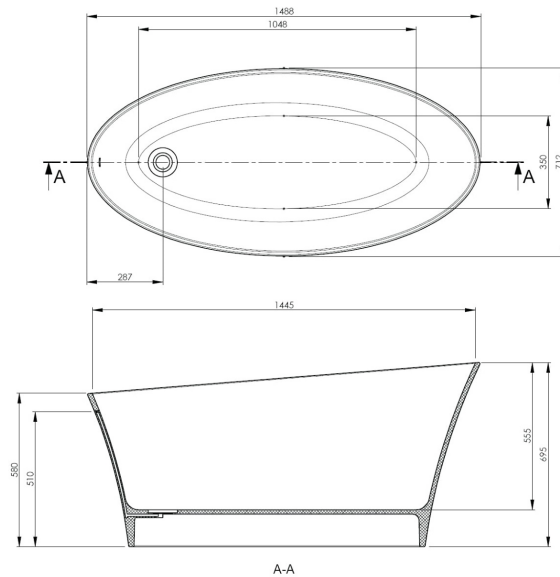

Sales Code: BAB020MW

Description: Delicata Bath 1520 X 715 (No Waste)

Product Dimensions

Length (mm):	1520
Width (mm):	715
Depth (mm):	680
Nett Weight (kg):	86

Packaging Dimensions

Length (mm):	1520
Width (mm):	715
Depth (mm):	680
Gross Weight (kg):	86

Packaging Data

Box Colour:	
Box Qty:	0
Label Size:	0 x 0
Label Colour:	
Label Qty:	0

Outer Box Dimensions (If Applicable)

Length (mm):	
Width (mm):	
Height (mm):	
Gross Weight (kg):	
Barcode:	5056462639239

Product Details

Country of Origin:	South Africa
Fitting Instruction:	
Certification:	FSC: No CE & UKCA:
Material Colour Reference:	Matt White
Product Material:	Cian Solid Surface
Material Thickness:	23mm
Volume (Ltr):	190
Displaced Capacity:	120
Leg Set Included:	Legset Not Included
Waste Included:	Waste Not Included
Drilled/Undrilled:	Undrilled For Taps
Includes Grips:	No Grips Supplied
Embossed:	No
No of Tapholes:	None
Anti-Slip:	No