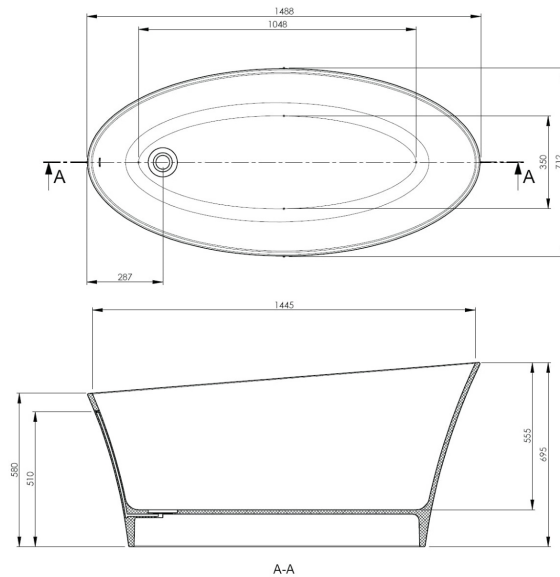

Sales Code: BAB020

Description: Delicata Bath 1520 X 715 (No Waste)

Product Dimensions

Length (mm):	1520
Width (mm):	715
Depth (mm):	680
Nett Weight (kg):	86

Packaging Dimensions

Length (mm):	1520
Width (mm):	715
Depth (mm):	680
Gross Weight (kg):	86

Packaging Data

Box Colour:	
Box Qty:	0
Label Size:	0 x 0
Label Colour:	
Label Qty:	0

Outer Box Dimensions (If Applicable)

Length (mm):	
Width (mm):	
Height (mm):	
Gross Weight (kg):	
Barcode:	5056462607351

Product Details

Country of Origin:	South Africa
Fitting Instruction:	
Certification:	FSC: No CE & UKCA:
Material Colour Reference:	Polished White
Product Material:	Cian Solid Surface
Material Thickness:	23mm
Volume (Ltr):	190
Displaced Capacity:	120
Leg Set Included:	Legset Not Included
Waste Included:	Waste Not Included
Drilled/Undrilled:	Undrilled For Taps
Includes Grips:	No Grips Supplied
Embossed:	No
No of Tapholes:	None
Anti-Slip:	No