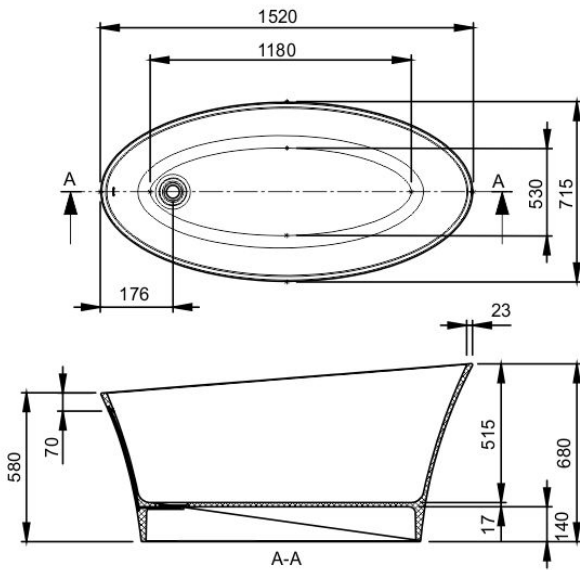

CUSTOMER SPECIFICATION SHEET - BATHS

SALES CODE: BAB020

DESCRIPTION: DELICATA FREESTANDING BATH

PRODUCT DIMENSIONS

Length (mm)	Width (mm)	Depth (mm)	Nett Wgt Kg
1520	715	680	86

PACKAGING DIMENSIONS

Length (mm)	Width (mm)	Depth (mm)	Gross Wgt Kg
XXX	XXX	XXX	XXX

PACKAGING DATA

Box Colour	Brown Cardboard Box		
Box Qty	1	Label Colour	White Label
Label Size	100 X 50	Label Qty	1

OUTER BOX DIMENSIONS (If Applicable)

Length (mm)	Width (mm)	Height (mm)	Gross Wgt Kg
1640	820	820	116
Barcode			

PRODUCT DETAILS

Country of Origin	South Africa	Certification	FSC	No	CE	No
Fitting Instruction	Yes	Material Colour Ref'	European White			
Product Material	Cian					
Volume (Ltr)	190					
Leg Set Inc'	Leg Set Not Included	Waste Inc'	Not Included			
Drilled/Undrilled	Undrilled For Taps	Includes Grips	No Grips Supplied			
Embossed	No	No of Tapholes	None			
Anti-Slip	No					