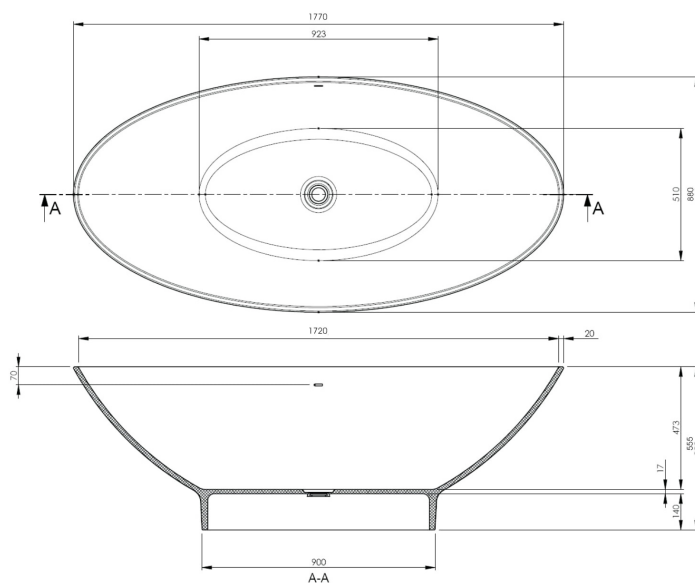

Sales Code: BAB010PG

Description: Tasse Bath 1770 X 880 (No Waste)

Product Dimensions

Length (mm):	1770
Width (mm):	880
Depth (mm):	555
Nett Weight (kg):	86

Packaging Dimensions

Length (mm):	1770
Width (mm):	880
Depth (mm):	685
Gross Weight (kg):	86

Packaging Data

Box Colour:	
Box Qty:	0
Label Size:	0 x 0
Label Colour:	
Label Qty:	0

Outer Box Dimensions (If Applicable)

Length (mm):	
Width (mm):	
Height (mm):	
Gross Weight (kg):	
Barcode:	5056462607252

Product Details

Country of Origin:	South Africa
Fitting Instruction:	
Certification:	FSC: No CE & UKCA:
Material Colour Reference:	Powder Grey
Product Material:	Cian Solid Surface
Material Thickness:	20mm
Volume (Ltr):	180
Displaced Capacity:	110
Leg Set Included:	Legset Not Included
Waste Included:	Waste Not Included
Drilled/Undrilled:	Undrilled For Taps
Includes Grips:	No Grips Supplied
Embossed:	No
No of Tapholes:	None
Anti-Slip:	No