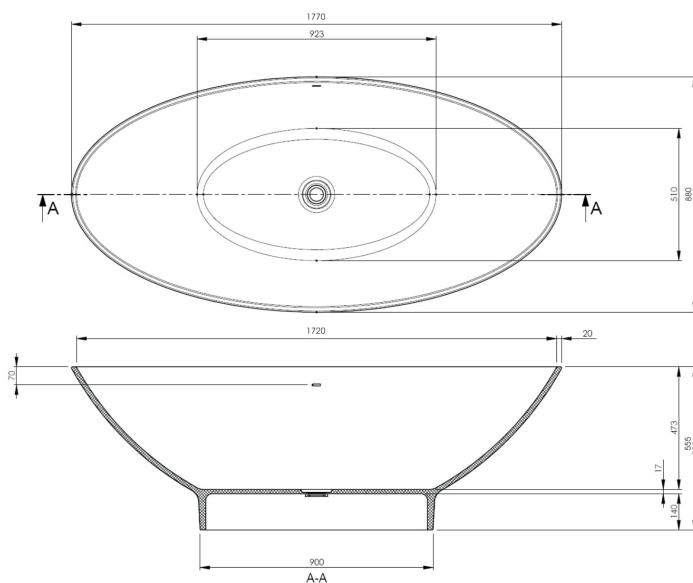

Sales Code: BAB010MW

Description: Tasse Bath 1770 X 880 (No Waste)

Product Dimensions

Length (mm):	1770
Width (mm):	880
Depth (mm):	555
Nett Weight (kg):	86

Packaging Dimensions

Length (mm):	1770
Width (mm):	880
Depth (mm):	685
Gross Weight (kg):	86

Packaging Data

Box Colour:	
Box Qty:	0
Label Size:	0 x 0
Label Colour:	
Label Qty:	0

Outer Box Dimensions (If Applicable)

Length (mm):	
Width (mm):	
Height (mm):	
Gross Weight (kg):	
Barcode:	5056462639222

Product Details

Country of Origin:	South Africa
Fitting Instruction:	
Certification:	FSC: No CE & UKCA:
Material Colour Reference:	Matt White
Product Material:	Cian Solid Surface
Material Thickness:	20mm
Volume (Ltr):	180
Displaced Capacity:	110
Leg Set Included:	Legset Not Included
Waste Included:	Waste Not Included
Drilled/Undrilled:	Undrilled For Taps
Includes Grips:	No Grips Supplied
Embossed:	No
No of Tapholes:	None
Anti-Slip:	No