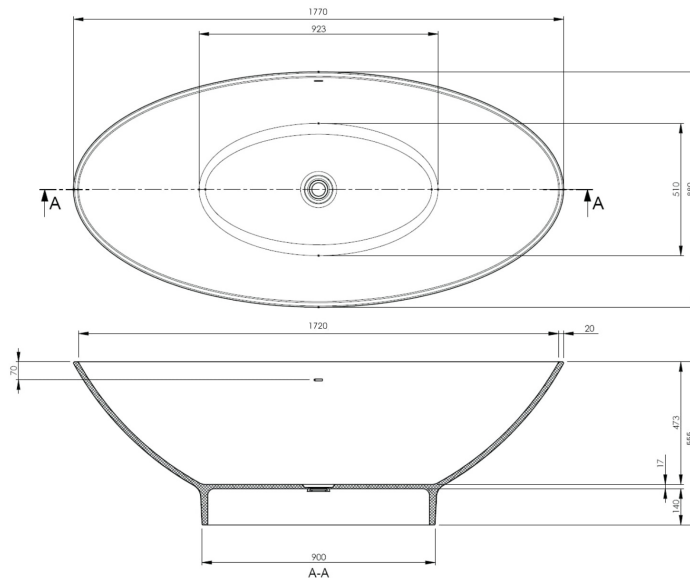

**Sales Code:** BAB010

**Description:** Tasse Bath 1770 X 880 (No Waste)

**Product Dimensions**

Length (mm):	1770
Width (mm):	880
Depth (mm):	555
Nett Weight (kg):	86

**Packaging Dimensions**

Length (mm):	1770
Width (mm):	880
Depth (mm):	685
Gross Weight (kg):	86

**Packaging Data**

Box Colour:	
Box Qty:	0
Label Size:	0 x 0
Label Colour:	
Label Qty:	0

**Outer Box Dimensions (If Applicable)**

Length (mm):	
Width (mm):	
Height (mm):	
Gross Weight (kg):	
Barcode:	5056462607177

**Product Details**

Country of Origin:	South Africa
Fitting Instruction:	
Certification:	FSC: No CE & UKCA:
Material Colour Reference:	Polished White
Product Material:	Cian Solid Surface
Material Thickness:	20mm
Volume (Ltr):	180
Displaced Capacity:	110
Leg Set Included:	Legset Not Included
Waste Included:	Waste Not Included
Drilled/Undrilled:	Undrilled For Taps
Includes Grips:	No Grips Supplied
Embossed:	No
No of Tapholes:	None
Anti-Slip:	No