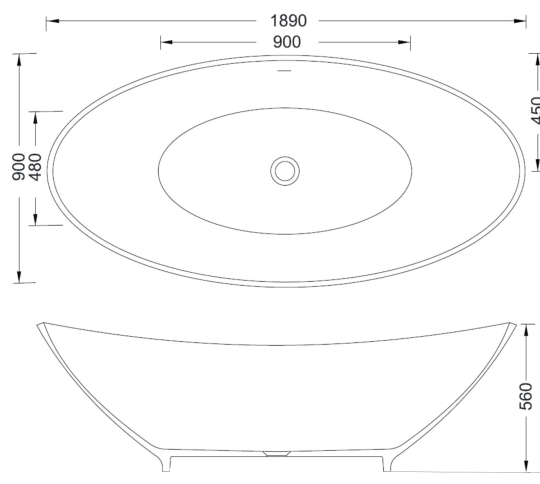

### Product Dimensions

Length (mm):	1890
Width (mm):	900
Depth (mm):	560
Nett Weight (kg):	81

### Packaging Dimensions

Length (mm):	1890
Width (mm):	900
Depth (mm):	560
Gross Weight (kg):	81

### Outer Box Dimensions (If Applicable)

Length (mm):	
Width (mm):	
Height (mm):	
Gross Weight (kg):	
Barcode:	5056462606989

### Product Details

Country of Origin:	South Africa
Fitting Instruction:	
Certification:	FSC: No CE & UKCA:
Material Colour Reference:	Matt White
Product Material:	Cian Solid Surface
Material Thickness:	
Volume (Ltr):	180
Displaced Capacity:	110
Leg Set Included:	Legset Not Included
Waste Included:	Waste Not Included
Drilled/Undrilled:	Undrilled For Taps
Includes Grips:	No Grips Supplied
Embossed:	No
No of Tapholes:	None
Anti-Slip:	No