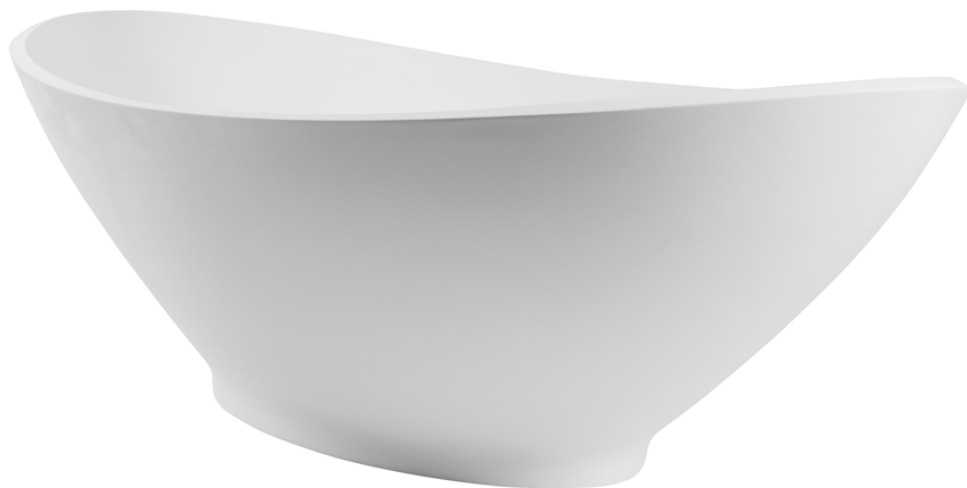

**Sales Code:** BAB006

**Description:** Kurv Bath 1890 X 900 (No Waste)

### Product Dimensions

Length (mm):	1890
Width (mm):	900
Depth (mm):	560
Nett Weight (kg):	81

### Packaging Dimensions

Length (mm):	1890
Width (mm):	900
Depth (mm):	560
Gross Weight (kg):	81

### Product Details

Country of Origin:	South Africa
Fitting Instruction:	
Certification:	FSC: No CE & UKCA:
Material Colour Reference:	Matt White
Product Material:	Cian Solid Surface
Material Thickness:	
Volume (Ltr):	180
Displaced Capacity:	110
Leg Set Included:	Legset Not Included
Waste Included:	Waste Not Included
Drilled/Undrilled:	Undrilled For Taps
Includes Grips:	No Grips Supplied
Embossed:	No
No of Tapholes:	None
Anti-Slip:	No