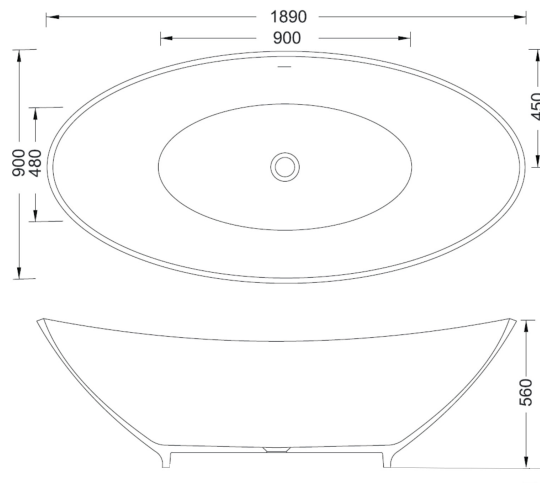

Sales Code: BAB005PG

Description: Kurv Bath 1890 X 900 (No Waste)

Product Dimensions

Length (mm):	1890
Width (mm):	900
Depth (mm):	560
Nett Weight (kg):	81

Packaging Dimensions

Length (mm):	1890
Width (mm):	900
Depth (mm):	560
Gross Weight (kg):	81

Packaging Data

Box Colour:	
Box Qty:	0
Label Size:	0 x 0
Label Colour:	
Label Qty:	0

Outer Box Dimensions (If Applicable)

Length (mm):	
Width (mm):	
Height (mm):	
Gross Weight (kg):	
Barcode:	5056462607061

Product Details

Country of Origin:	South Africa
Fitting Instruction:	
Certification:	FSC: No CE & UKCA:
Material Colour Reference:	Powder Grey
Product Material:	Cian Solid Surface
Material Thickness:	
Volume (Ltr):	180
Displaced Capacity:	110
Leg Set Included:	Legset Not Included
Waste Included:	Waste Not Included
Drilled/Undrilled:	Undrilled For Taps
Includes Grips:	No Grips Supplied
Embossed:	No
No of Tapholes:	None
Anti-Slip:	No