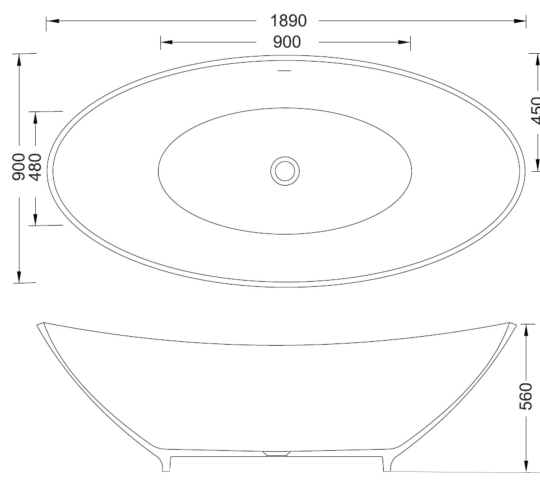

Sales Code: BAB005ME

Description: Kurv Bath 1890X900 (No Waste)-Marble

Product Dimensions

Length (mm):	1890
Width (mm):	900
Depth (mm):	560
Nett Weight (kg):	81

Packaging Dimensions

Length (mm):	1890
Width (mm):	900
Depth (mm):	560
Gross Weight (kg):	81

Packaging Data

Box Colour:	
Box Qty:	0
Label Size:	0 x 0
Label Colour:	
Label Qty:	0

Outer Box Dimensions (If Applicable)

Length (mm):	
Width (mm):	
Height (mm):	
Gross Weight (kg):	
Barcode:	5056462603988

Product Details

Country of Origin:	South Africa
Fitting Instruction:	
Certification:	FSC: No CE & UKCA:
Material Colour Reference:	Marble
Product Material:	Cian Solid Surface
Material Thickness:	
Volume (Ltr):	180
Displaced Capacity:	110
Leg Set Included:	Legset Not Included
Waste Included:	Waste Not Included
Drilled/Undrilled:	Undrilled For Taps
Includes Grips:	No Grips Supplied
Embossed:	No
No of Tapholes:	None
Anti-Slip:	No