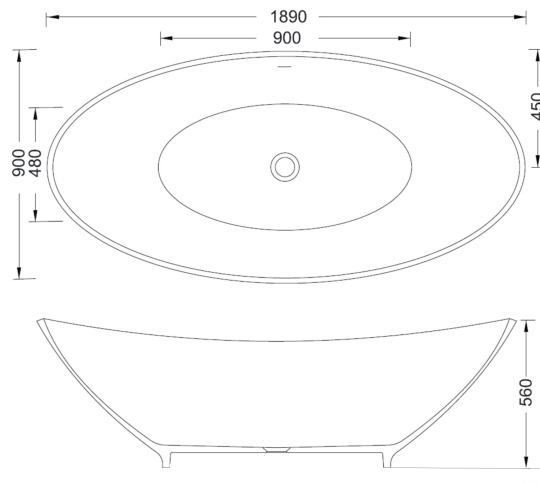

Sales Code: BAB005

Description: Kurv Bath 1890 X 900 (No Waste)

Product Dimensions

Length (mm):	1890
Width (mm):	900
Depth (mm):	560
Nett Weight (kg):	81

Packaging Dimensions

Length (mm):	1890
Width (mm):	900
Depth (mm):	560
Gross Weight (kg):	81

Packaging Data

Box Colour:	
Box Qty:	0
Label Size:	0 x 0
Label Colour:	
Label Qty:	0

Outer Box Dimensions (If Applicable)

Length (mm):	
Width (mm):	
Height (mm):	
Gross Weight (kg):	
Barcode:	5056462606972

Product Details

Country of Origin:	South Africa
Fitting Instruction:	
Certification:	FSC: No CE & UKCA:
Material Colour Reference:	Polished White
Product Material:	Cian Solid Surface
Material Thickness:	
Volume (Ltr):	180
Displaced Capacity:	110
Leg Set Included:	Legset Not Included
Waste Included:	Waste Not Included
Drilled/Undrilled:	Undrilled For Taps
Includes Grips:	No Grips Supplied
Embossed:	No
No of Tapholes:	None
Anti-Slip:	No