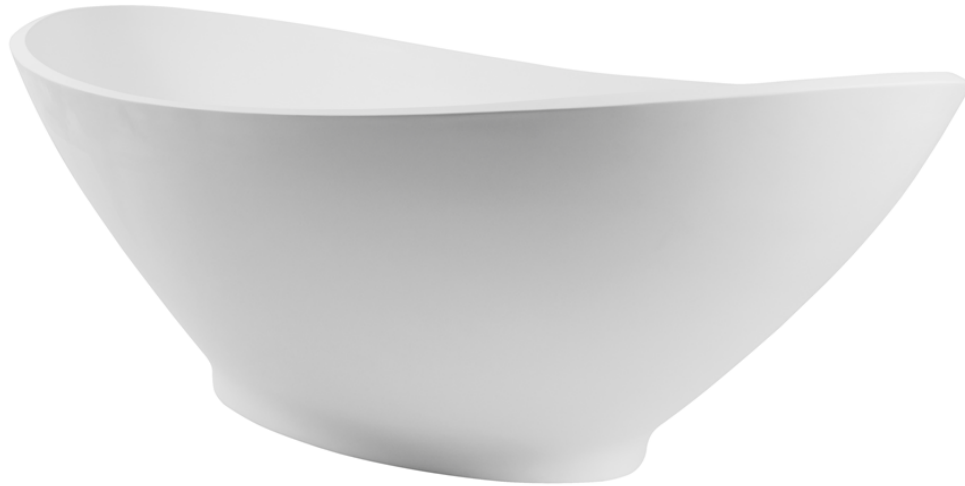

Sales Code: BAB005

Description: Kurv Bath 1890 X 900 (No Waste)

Product Dimensions

Length (mm):	1890
Width (mm):	900
Depth (mm):	560
Nett Weight (kg):	81

Packaging Dimensions

Length (mm):	1890
Width (mm):	900
Depth (mm):	560
Gross Weight (kg):	81

Packaging Data

Box Colour:	
Box Qty:	0
Label Size:	0 x 0
Label Colour:	
Label Qty:	0

Outer Box Dimensions (If Applicable)

Length (mm):	
Width (mm):	
Height (mm):	
Gross Weight (kg):	
Barcode:	5056462606972

Product Details

Country of Origin:	South Africa
Fitting Instruction:	
Certification:	FSC: No CE & UKCA:
Material Colour Reference:	Polished White
Product Material:	Cian Solid Surface
Material Thickness:	
Volume (Ltr):	180
Displaced Capacity:	110
Leg Set Included:	Legset Not Included
Waste Included:	Waste Not Included
Drilled/Undrilled:	Undrilled For Taps
Includes Grips:	No Grips Supplied
Embossed:	No
No of Tapholes:	None
Anti-Slip:	No